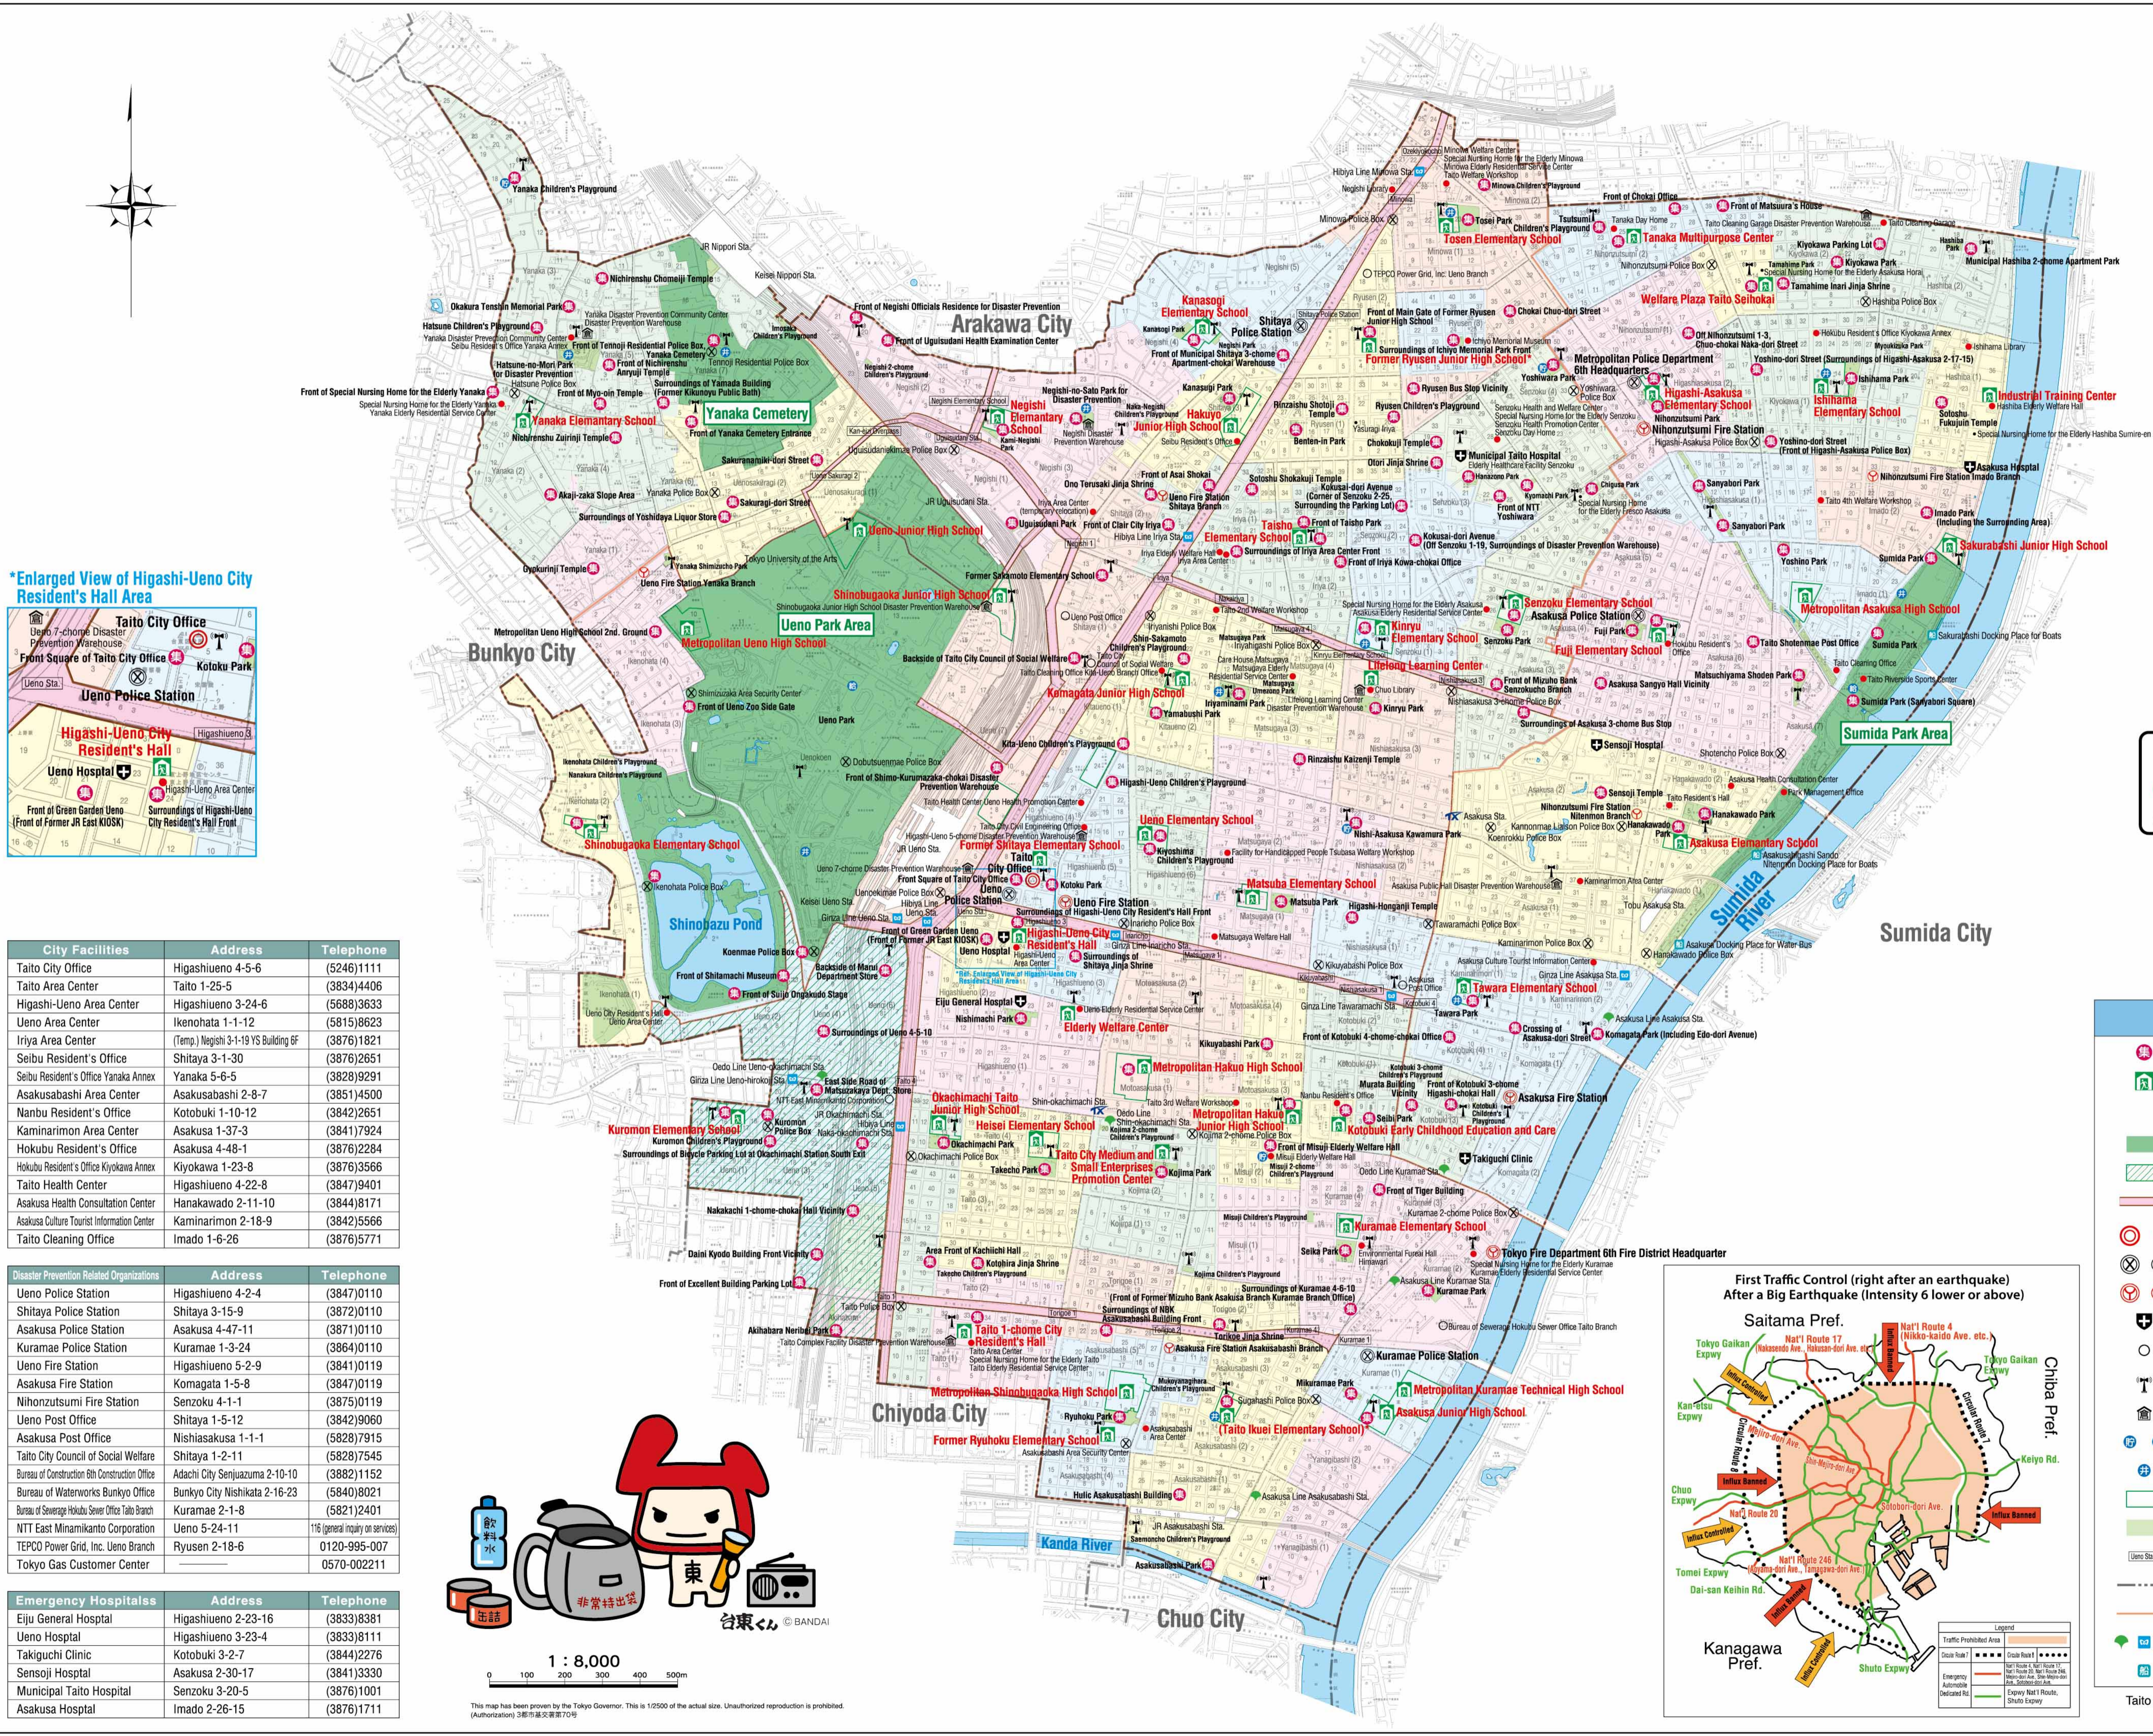

Taito City Disaster Prevention Map (Earthquake Edition)